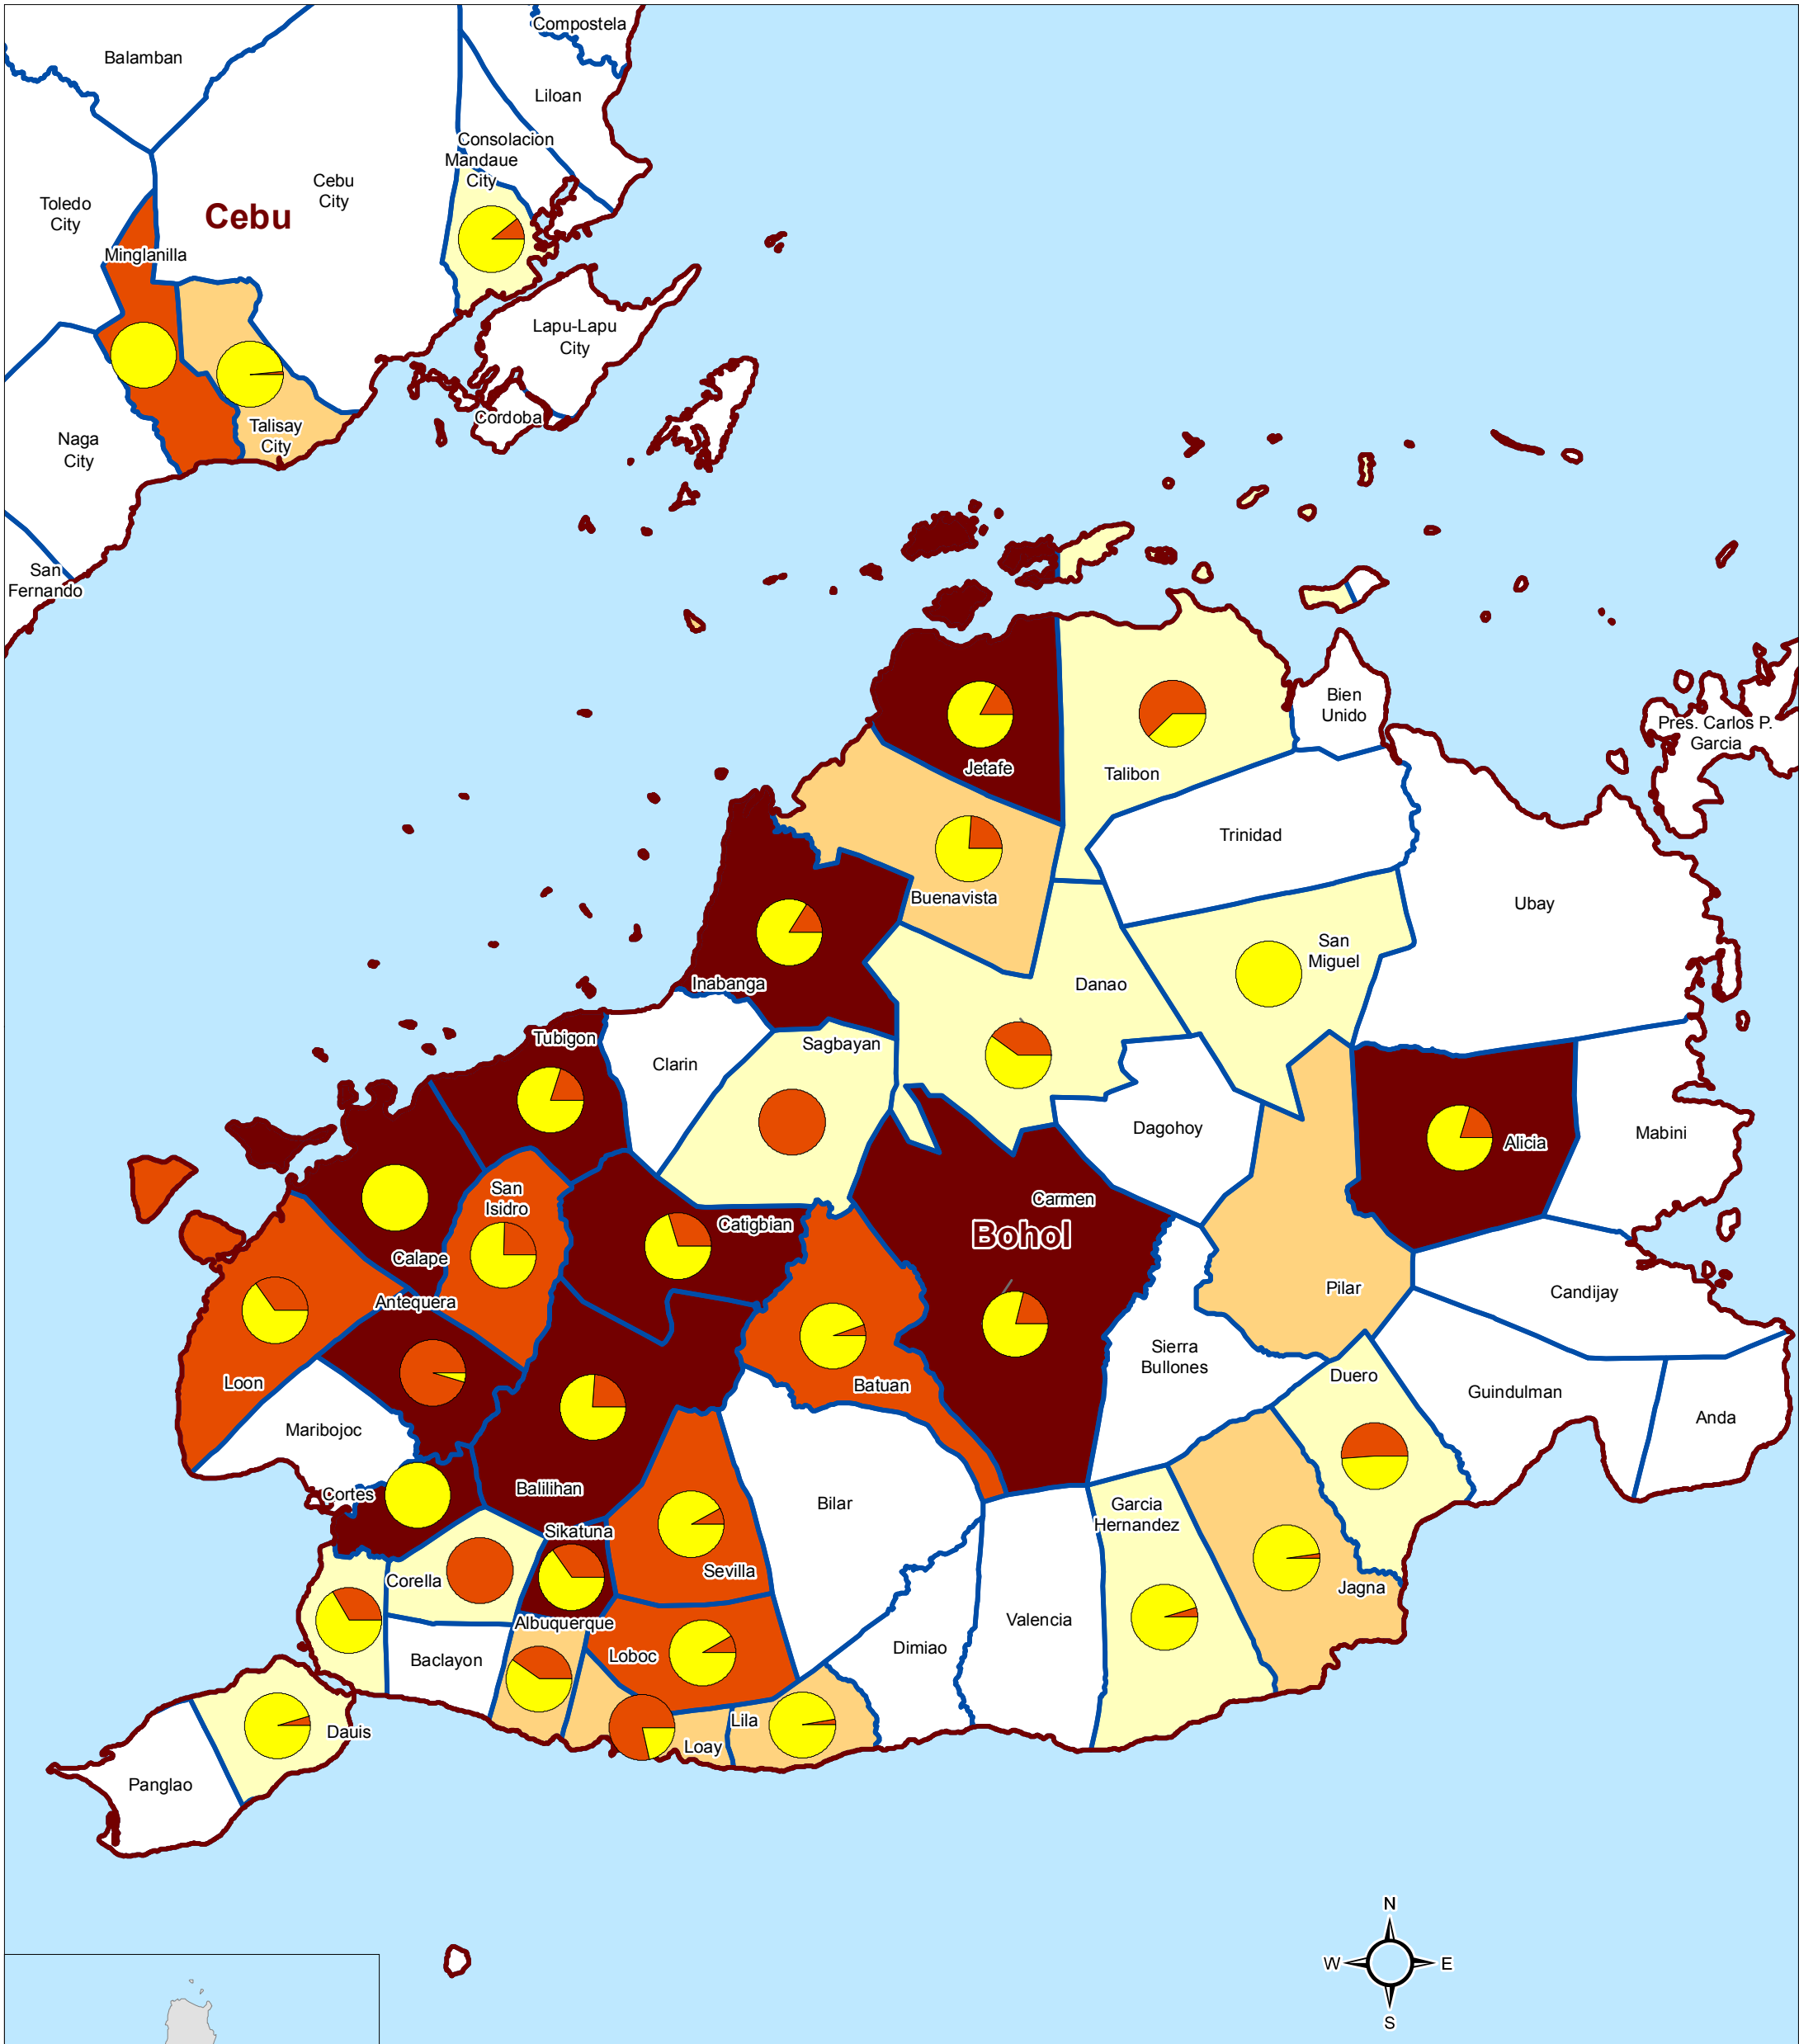

# PHILIPPINES - Bohol Earthquake

Number of houses destroyed (completely and partially)  
per municipality (as of 19 October 2013)

For humanitarian relief purpose only  
Production date : 20 October 2013

**Number of houses destroyed**

- 0 - 100
- 100 - 400
- 400 - 1'000
- 1'000 - 5'816
- No data

**Houses destroyed**

- Completely destroyed
- Partially destroyed

Province (Lalawigan)  
Municipality (Bayan)

Scale for A3: 350'000  
0 5 10 Kms

Data sources:  
Damage: NDRRMC  
Admin level: OCHA COD  
File: PHL\_Bohol\_Earthquake\_Damage\_20oct2013\_A3  
Contact: reach.mapping@impact-initiatives.org

Note: Data, designations and boundaries contained on this map are not warranted to error-free and do not imply acceptance by the REACH partners, associated, donors mentioned on this map. For Humanitarian purposes only.