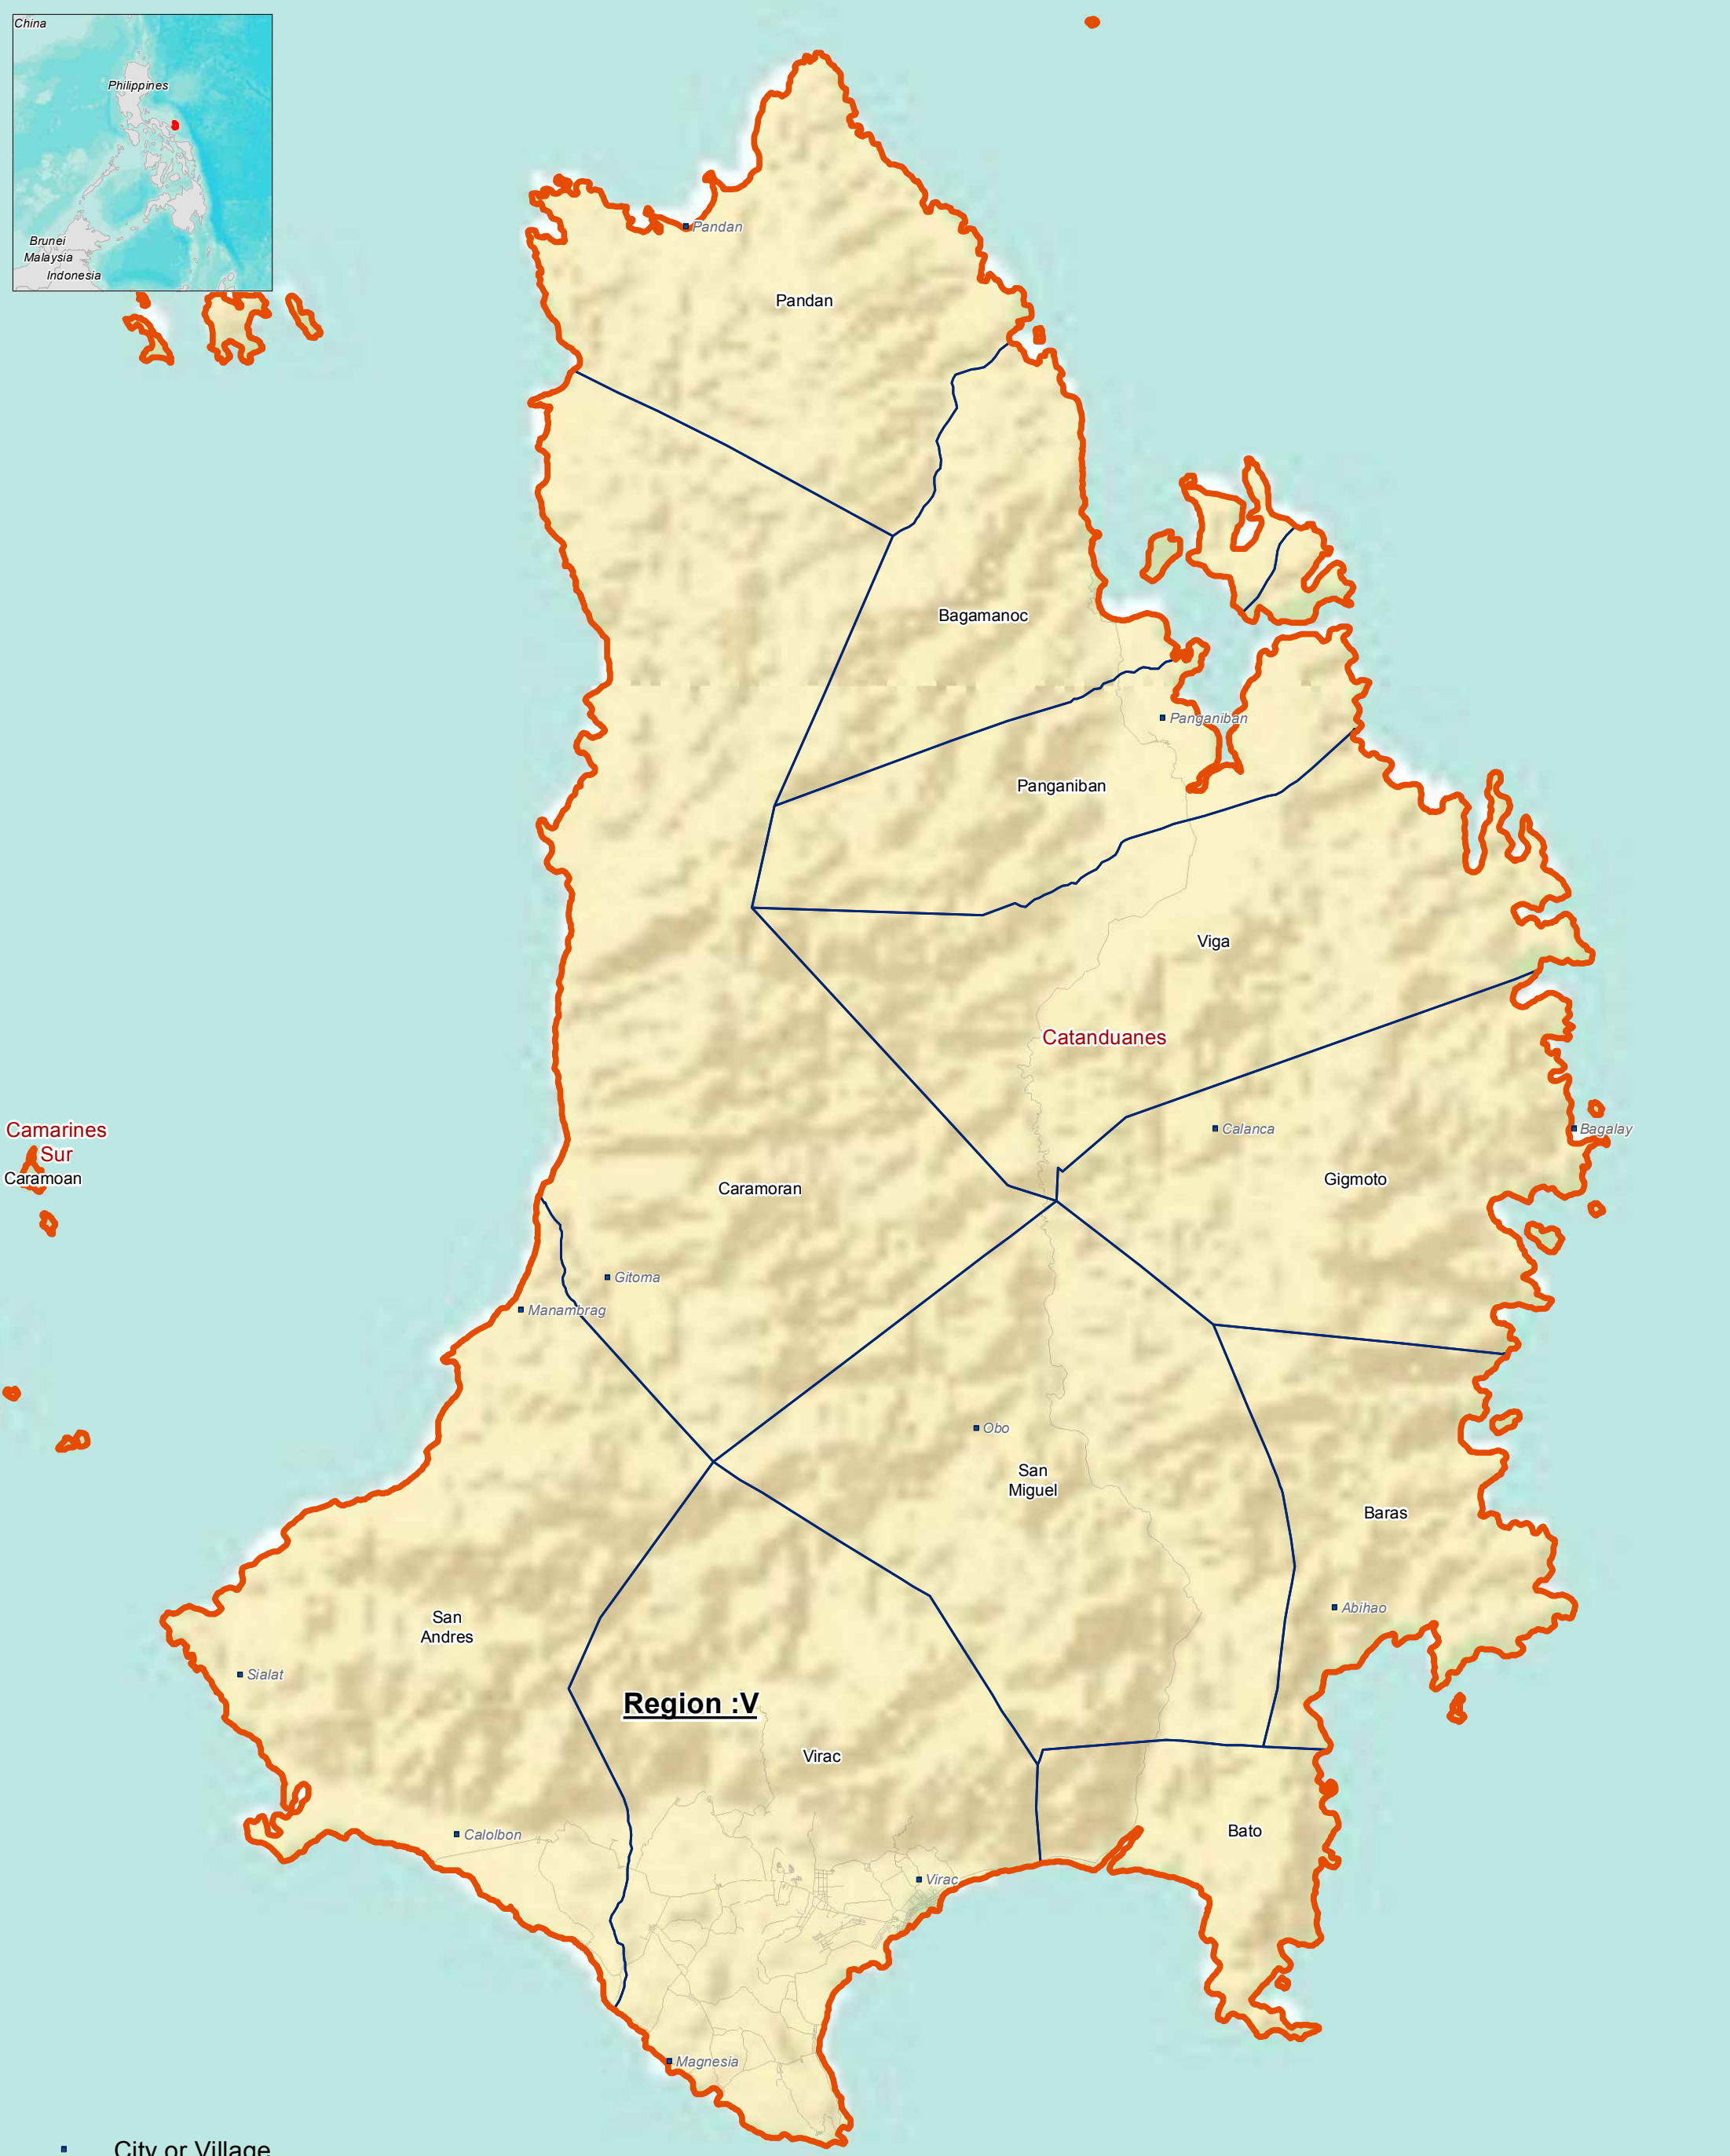

Camarines Sur
Caramoan

■ City or Village

Province

Municipality

Road

Echelle au A3 : 184'000
0 2 4 6 Kms

Data sources:
Affected families/person: NDRRC
Roads: OSM; Admin level: GADM
File: PHL_Province_Atlas_A3_07Dec2012
Contact: reach.mapping@impact-initiatives.org

Note: Data, designations and boundaries contained on this map are not warranted to error-free and do not imply acceptance by the REACH partners, associated, donors mentioned on this map.